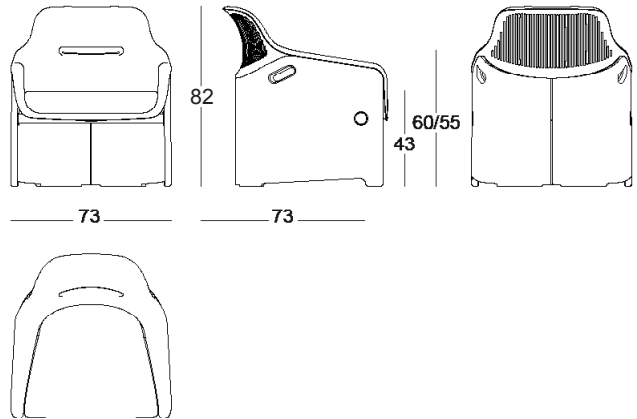

Mod. 1920-12

Seduta lounge, base portante e scocca di plastica, imbottitura in schiumato poliuretano ignifuga rivestimenti in pelle naturale.

Lounge chair, base and seat shell in plastic, upholstery in polyurethane foam (flame retardant), covering in natural leather.